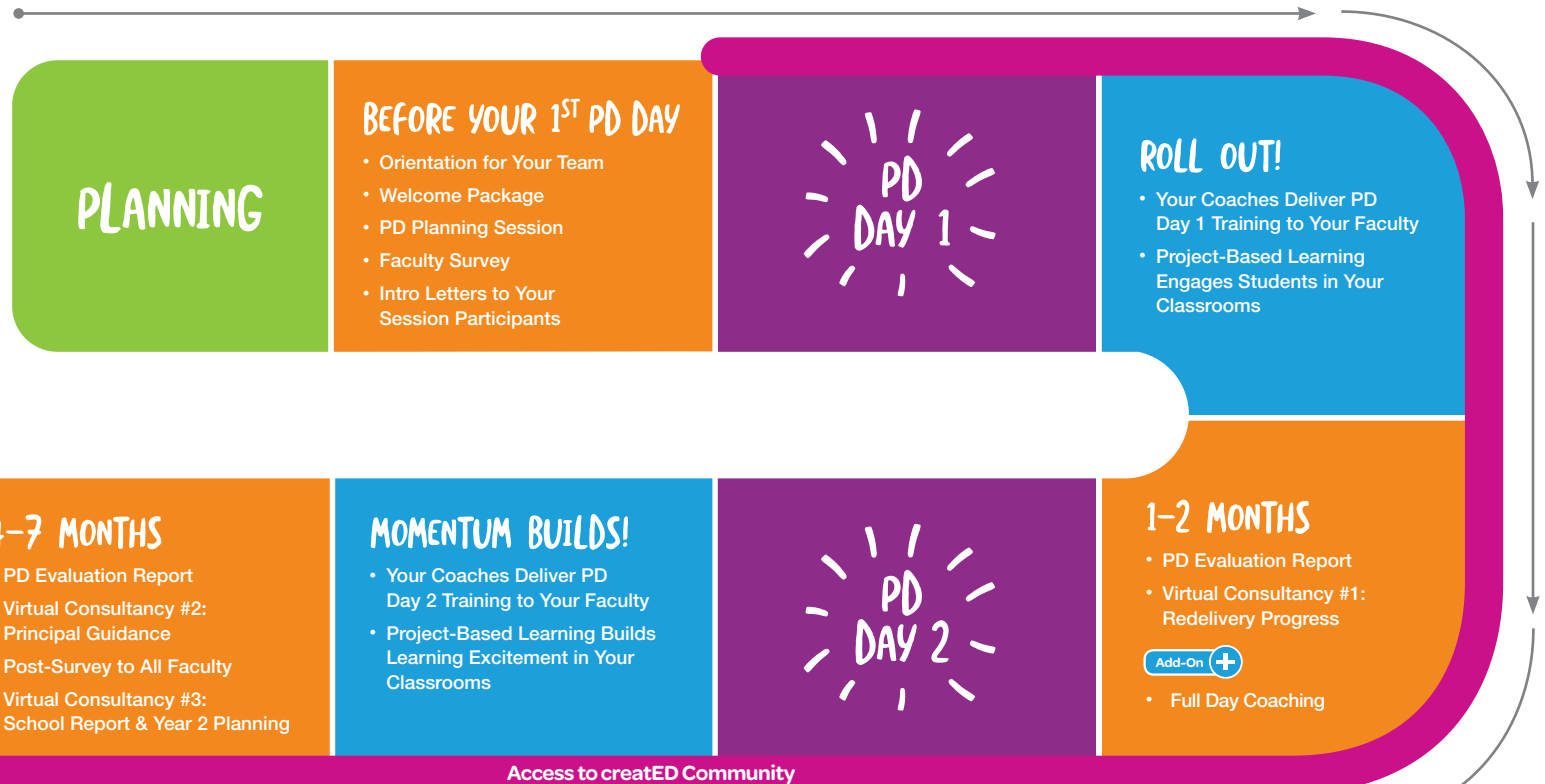

Added Benefits

- 30% Discount & FREE Shipping on Select Crayola Materials
- Culture & Climate, Self & Peer Reflection Tool
- Authentic Assessment Guide
- creaTED School Designation

Ask Us About Summer and Mid-Year Institutes!

*Available to Bold & Bright and Vigorous & Vibrant program participants.

Here's a sample professional learning pathway, using the created Bold & Bright level:

Ask us about Summer and Mid-Year Institutes!