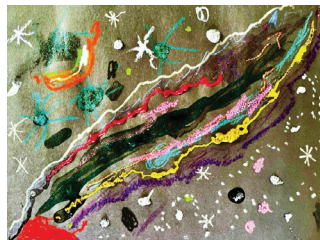

Celestial Scenes

Explore Environments–Space

RESPOND to images from NASA's Hubble or James Webb Space Telescopes, which could include planets, nebulae, and stars in our galaxy and beyond. Or be inspired by the night sky you see outdoors.

CREATE a nighttime celestial scene with interesting colors and textures. You could include what you observed as you looked into space or create art that was inspired by a telescope image that shows space objects too far away to be seen with the naked eye.

Sarah P.

PRESENT your celestial scene to classmates and describe the night sky you drew. Explain what inspired your art. How did you represent the textures and colors that make the night sky appear magical?

Patrick P.

George P.

Image of Stephan's Quintet from James Webb Space Telescope.

NASA's Hubble Space Telescope sees glittering globular cluster embedded inside our Milky Way.