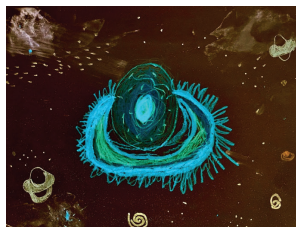

NASA's Hubble Space Telescope sees glittering globular cluster embedded inside our Milky Way.

George P.

Image of Stephan's Quintet from James Webb Space Telescope.